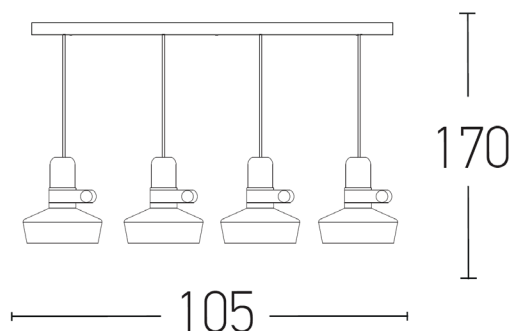

Interior Lighting

1993-B Pendant light

Bulb:	4x E27 MAX 40W
Voltage:	220-240V
Operating Frequency:	50/60HZ
IP:	IP20
Class:	I
Color:	Black Matt
Material:	Metal-Leather-Wood
Available Cable:	150 cm
Height:	170 cm
Length:	105 cm / Base: 105x6.5 cm
Net Weight:	4.3 kg

Description

Modern design pendant light with linear base from metal-leather & wood in black matt color.

E27
LAMP

5213007838797

PRODUCT DATA SHEET