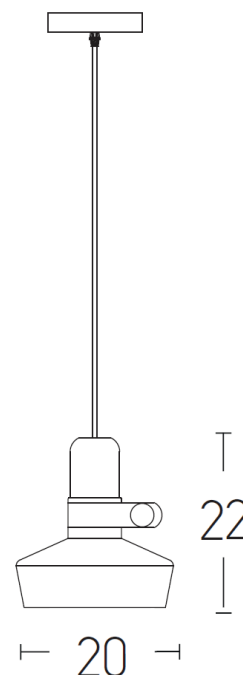

Interior Lighting

1992

Pendant light

Bulb:	1x E27 MAX 40W
Voltage:	220-240V
Operating Frequency:	50/60HZ
IP:	IP20
Class:	I
Color:	White Matt
Material:	Metal-Leather-Wood
Available Cable:	200 cm
Height:	22 cm
Diameter:	20 cm / Base: 10 cm
Net Weight:	0,95 Kg

Description

Modern design pendant light from metal-leather & wood in white matt color.

E27
LAMP

5213007835765

PRODUCT DATA SHEET