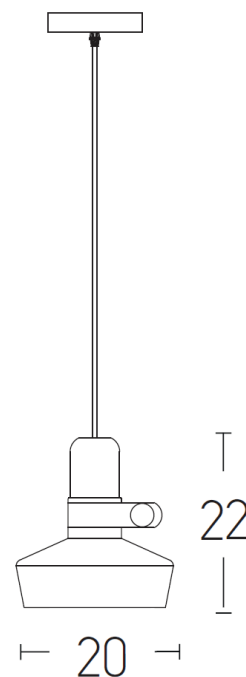

Interior Lighting

1991 Pendant light

Bulb:	1xE27 MAX 40W
Voltage:	220-240V
Operating Frequency:	50/60HZ
IP:	IP20
Class:	I
Color:	Grey Matt
Material:	Metal-Leather-Wood
Available Cable:	200 cm
Height:	22 cm
Diameter:	20 cm / Base: 10 cm
Net Weight:	0,95 Kg

Description

Modern design pendant light from metal-leather & wood in grey matt color.

E27
LAMP

5213007835758

PRODUCT DATA SHEET