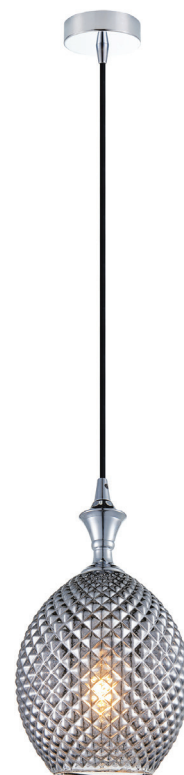

Interior Lighting

1987 Pendant light

Bulb:	1xE27 MAX 40W
Voltage:	220-240V
Operating Frequency:	50/60HZ
IP:	IP20
Class:	I
Color:	Metal-Glass
Material:	Smoked Grey-Chrome
Available Cable:	200 cm
Height:	32 cm
Diameter:	17 cm
Net Weight:	1,9 Kg

Description

Pendant light from metal & glass in smoked grey-chrome color.

E27
LAMP

5213007835710

PRODUCT DATA SHEET