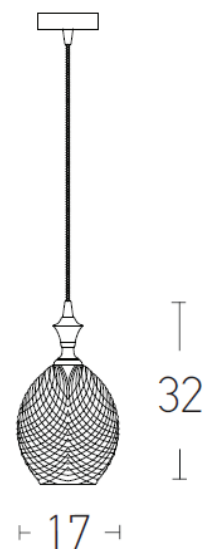

Interior Lighting

1987 Pendant light

Bulb:	1xE27 MAX 40W
Voltage:	220-240V
Operating Frequency:	50/60HZ
IP:	IP20
Class:	I
Color:	Metal-Glass
Material:	Smoked Grey-Chrome
Available Cable:	200 cm
Height:	32 cm
Diameter:	17 cm
Net Weight:	1,9 Kg

Description

Pendant light from metal & glass in smoked grey-chrome color.

E27
LAMP

5213007835710

PRODUCT DATA SHEET