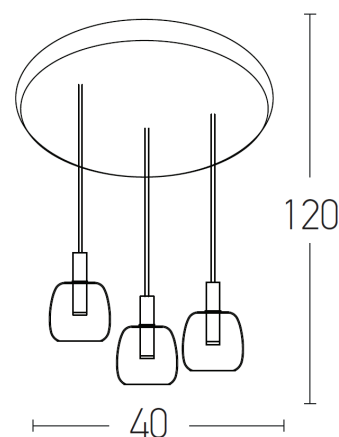

Interior Lighting

1971

Pendant light

Bulb:	3x5W LED, 3000K, 90Lumen/W
Transformer:	Yes
Voltage:	220-240V
Operating Frequency:	50/60HZ
IP:	IP20
Class:	I
Color:	Smoked Grey-Black
Material:	Glass-Aluminium-Acrylic
Available Cable:	100 cm
Height:	120 cm
Diameter:	Glass: Ø 14,5 cm / Base: Ø 38 cm
Net Weight:	7,5 Kg

Description

Modern pendant light from glass-aluminium acrylic in smoked grey-black color.

LED
LIGHTING

5213007838322

PRODUCT DATA SHEET