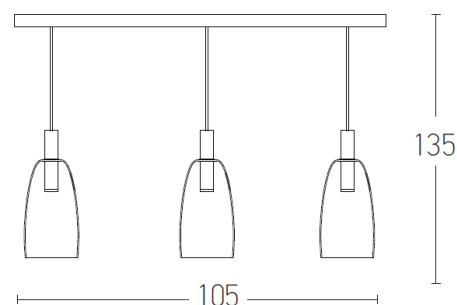

# Pendant light

Bulb:	3x5W LED, 3000K, 90Lumen/W
Transformer:	Yes
Voltage:	220-240V
Operating Frequency:	50/60HZ
IP:	IP20
Class:	I
Color:	Smoked Grey-Black
Material:	Glass-Aluminium-Acrylic
Available Cable:	100cm
Height:	135 cm
Width:	14 cm
Length:	105 cm
Diameter:	Glass: Ø 14 cm
Net Weight:	7,5 Kg