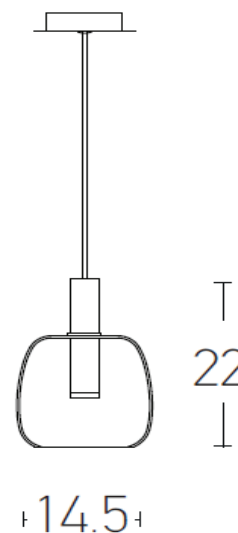

Interior Lighting

1968 Pendant light

Bulb:	5W LED, 3000K, 90Lumen/W
Transformer:	Yes
Voltage:	220-240V
Operating Frequency:	50/60HZ
IP:	IP20
Class:	I
Color:	Clear Glass-Gold Matt
Material:	Glass-Aluminium-Acrylic
Available Cable:	150 cm
Height:	22 cm
Diameter:	Ø 14,5 cm / Base: Ø 12 cm
Net Weight:	1,25 Kg

Description

Modern pendant light from glass -aluminium
in gold matt color.

LED
LIGHTING

5213007835604

CE

PRODUCT DATA SHEET