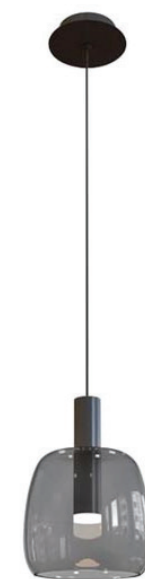

Interior Lighting

1967

Pendant light

Bulb:	5W LED, 3000K, 90Lumen/W
Transformer:	Yes
Voltage:	220-240V
Operating Frequency:	50/60HZ
IP:	IP20
Class:	I
Color:	Smoked Grey- Sandy Black
Material:	Glass-Aluminium-Acrylic
Available Cable:	150 cm
Height:	22 cm
Diameter:	Ø 14,5 cm / Base: Ø 12 cm
Net Weight:	1,25 Kg

Description

Modern pendant light from glass -aluminium
in smoked grey-black color.

LED
LIGHTING

5213007835598

PRODUCT DATA SHEET