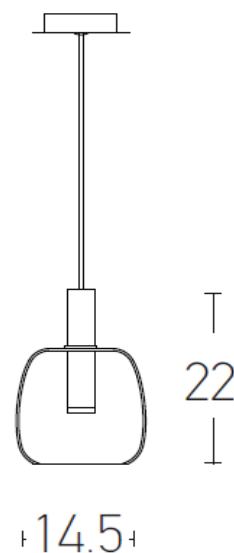

Interior Lighting

1967

Pendant light

Bulb:	5W LED, 3000K, 90Lumen/W
Transformer:	Yes
Voltage:	220-240V
Operating Frequency:	50/60HZ
IP:	IP20
Class:	I
Color:	Smoked Grey- Sandy Black
Material:	Glass-Aluminium-Acrylic
Available Cable:	150 cm
Height:	22 cm
Diameter:	Ø 14,5 cm / Base: Ø 12 cm
Net Weight:	1,25 Kg

Description

Modern pendant light from glass -aluminium
in smoked grey-black color.

LED
LIGHTING

5213007835598

PRODUCT DATA SHEET