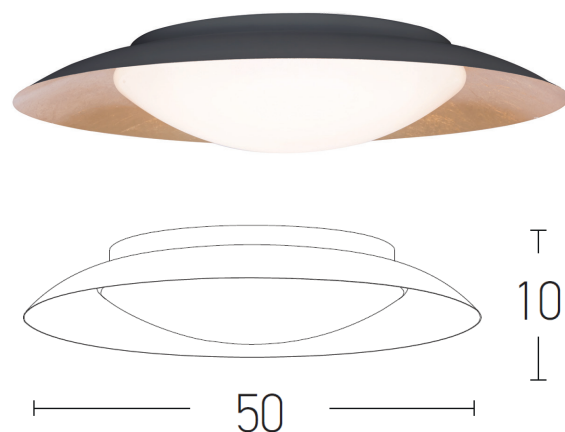

Interior Lighting

1962 Ceiling light

Bulb:	28W LED, 3000 K, 90Lumen/W
Transformer:	Yes
Voltage:	220-240V
Operating Frequency:	50/60HZ
IP:	IP20
Class:	I
Color:	Black-Golden Leaf
Material:	Metal-Acrylic
Height:	10 cm
Diameter:	50 cm
Net Weight:	2,9 Kg

Description

Modern ceiling lamp from metal-acrylic
in black-golden leaf color.

LED
LIGHTING

5213007835543

PRODUCT DATA SHEET