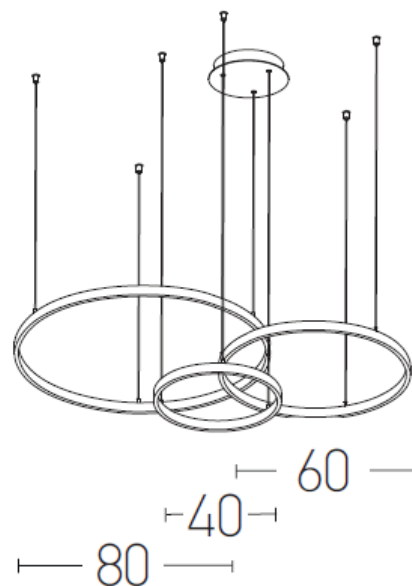

Interior Lighting

1956-D Pendant light

Bulb:	136W LED, 3000 K, 80Lumen/W Dimmable
Transformer:	Yes
Voltage:	220-240V
Operating Frequency:	50/60HZ
IP:	IP20
Class:	I
Color:	Gold Matt
Material:	Metal-Acrylic
Available Cable:	150 cm
Height:	150 cm
Length:	-
Diameter:	40, 60, 80, / Base: 25 x 5 cm
Net Weight:	7,2 Kg

Description

Modern design pendant light from metal & acrylic in gold matt color.

LED
LIGHTING

5213007838025

PRODUCT DATA SHEET