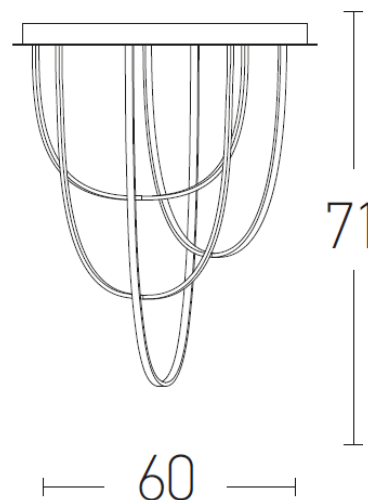

## Interior Lighting

### 1951 Ceiling light

Bulb:	80W LED, 3000K, 80Lumen/W Dimmable / Phase-cut
Transformer:	Yes
Voltage:	220-240V
Operating Frequency:	50/60HZ
IP:	IP20
Class:	II
Color:	Sandy Black
Material:	Metal-Aluminium-Acrylic
Height:	71 cm
Width:	-
Length:	-
Diameter:	60 cm
Net Weight:	8,1 Kg

## Description

Ceiling light from metal-aluminium-acrylic in sandy black color.

**LED**  
LIGHTING

5213007835437

**CE**

PRODUCT DATA SHEET