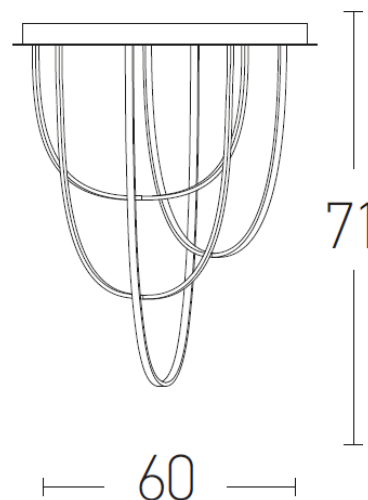

## Interior Lighting

### 1950 Ceiling light

Bulb:	80W LED, 3000K, 80Lumen/W Dimmable / Phase-cut
Transformer:	Yes
Voltage:	220-240V
Operating Frequency:	50/60HZ
IP:	IP20
Class:	II
Color:	Sandy White
Material:	Metal-Aluminium-Acrylic
Height:	71 cm
Width:	-
Length:	-
Diameter:	60 cm
Net Weight:	8,1 Kg

## Description

Ceiling light from metal-aluminium-acrylic in sandy white color.

**LED**  
LIGHTING

5213007835420

**CE**

PRODUCT DATA SHEET