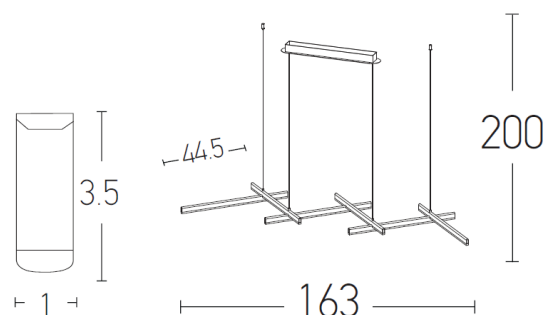

Material: Metal-Aluminium-Acrylic

Available Cable: 200 cm

Height: 200 cm

Width: 44,5 cm

Length: 163 cm

Diameter: Base: 56 x 5 x 4 cm

Net Weight: 6,5 Kg