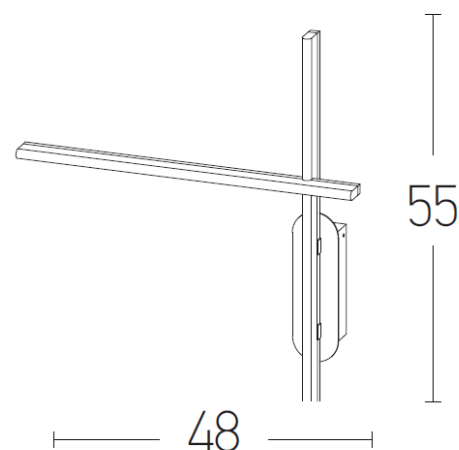

## Interior Lighting

### 1945 Wall lamp

Bulb:	20W LED, 3000K, 100 Lumen/W
Transformer:	Yes
Voltage:	220-240V
Operating Frequency:	50/60HZ
IP:	IP20
Class:	II
Color:	Black Matt
Material:	Metal-Aluminium-Acrylic
Height:	55 cm
Width:	48 cm
Length:	10 cm
Diameter:	Base: 15,5 x 5,5 cm
Net Weight:	2,6 Kg

## Description

Modern wall lamp from metal-aluminium-acrylic in black matt color.

**LED**  
LIGHTING

5213007835383

**CE**

PRODUCT DATA SHEET