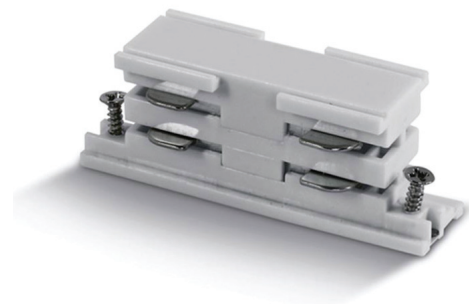

### 19416 | Inner Connector

Voltage:	220V-240V
IP:	IP20
Length:	7cm
Width:	2.6cm
Color:	White
Material:	Plastic
Net Weight:	0.1Kg

## Description

Inner Connector 3 Phase Track in White color.

5213007834683

PRODUCT DATA SHEET