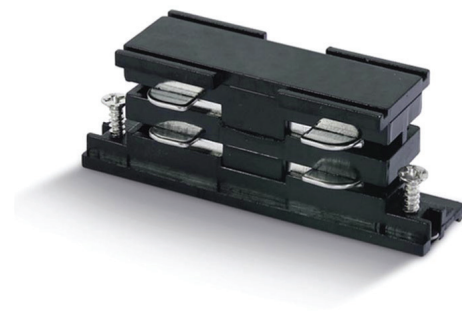

Architectural Lighting

19415 | Inner Connector

Voltage:	220V-240V
IP:	IP20
Length:	7cm
Width:	2.6cm
Color:	Black
Material:	Plastic
Net Weight:	0.1Kg

Description

Inner Connector 3 Phase Track in Black color.