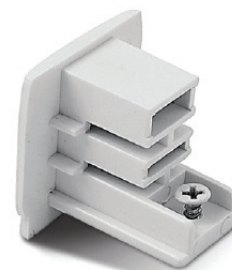

### 19411 | End Cap

Material:	Plastic
IP:	IP20
Height:	3.5cm
Length:	3.5cm
Color:	White
Net Weight:	0.01Kg

## Description

End Cap for 3 phase surface track in White color.

5213007834638

PRODUCT DATA SHEET