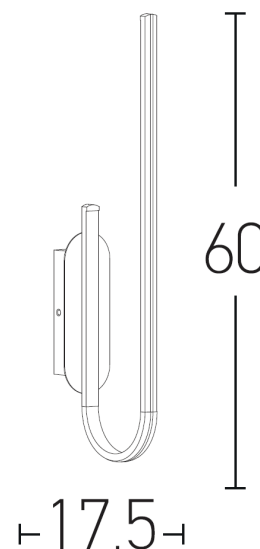

Interior Lighting

1936

Wall lamp

Bulb:	18W LED, 3000K, 80Lumen/W Dimmable / Phase-cut
Transformer:	Yes
Voltage:	220-240V
Operating Frequency:	50/60HZ
IP:	IP20
Class:	II
Color:	Sandy Black
Material:	Metal-Aluminium-Acrylic
Height:	60 cm
Width:	7,5 cm
Length:	17,5 cm
Diameter:	Base: 7,5 x 20 cm
Net Weight:	1,4 Kg

Description

Stylish wall lamp from aluminium-acrylic in sandy black color.

LED
LIGHTING

5213007835291

CE

PRODUCT DATA SHEET