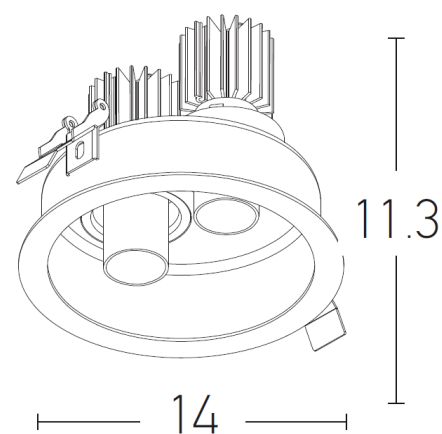

### 1927 | Recessed spot light

Build in Led :	2x9W LED, 3000K, 90Lumen/W
Voltage:	220-240V
Operating Frequency:	50-60Hz
IP:	IP20
Class:	I
Beam Angle:	18°
Color:	Sandy White
Material:	Aluminium
Diameter:	14cm
Height:	11.3cm
Cutting Hole:	12.8cm
Special Feature:	Movable/ Included Led Driver
Net Weight:	0.95 Kg

## Description

Movable recessed spot light with build in Led in Sandy White finish .

**LED**  
LIGHTING

5213007835208

PRODUCT DATA SHEET