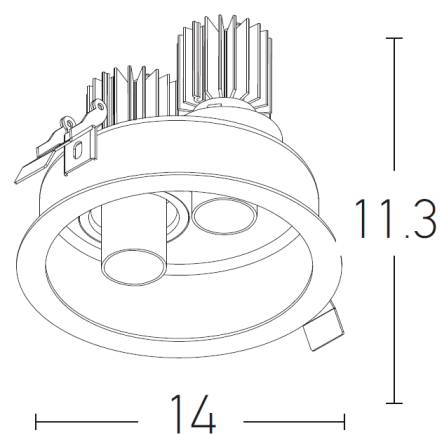

Architectural Lighting

1926 |
Recessed spot light

Build in Led :	2x9W LED, 3000K, 90Lumen/W
Voltage:	220-240V
Operating Frequency:	50-60Hz
IP:	IP20
Class:	I
Beam Angle:	18°
Color:	Sandy Black
Material:	Aluminium
Diameter:	14cm
Height:	11.3cm
Cutting Hole:	12.8cm
Special Feature:	Movable/ Included Led Driver
Net Weight:	0.95 Kg

Description

Movable recessed spot light with build in Led in Sandy Black finish .

5213007835192

PRODUCT DATA SHEET