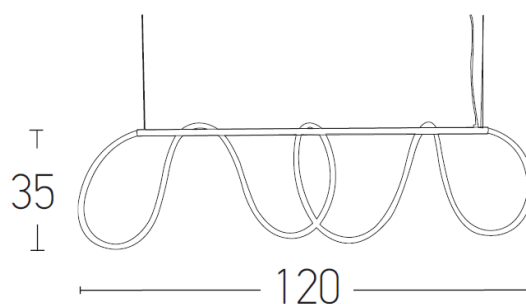

### Pendant light

Bulb:	60W LED, 3000 K, 60Lumen/W 360° Lighting Tube
Transformer:	Yes
Voltage:	220-240V
Operating Frequency:	50/60HZ
IP:	IP20
Class:	I
Color:	Gold Matt
Material:	Metal-Silicon
Available Cable:	120 cm
Height:	35 cm
Width:	25
Length:	120 cm
Diameter:	Lighting Tube: 2,4 cm
Net Weight:	5 Kg

## Description

Stylish pendant light from metal & silicon tube in gold matt color.

**LED**  
LIGHTING

5213007834478

**CE**

PRODUCT DATA SHEET