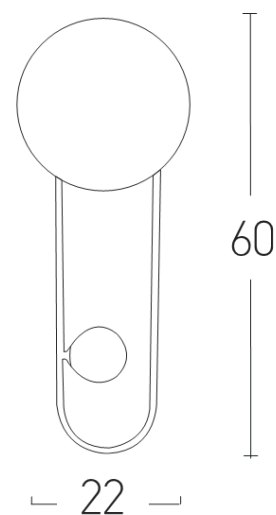

## Interior Lighting

### 19246 Wall light

Bulb:	1xG9 MAX 25W
Voltage:	220-240V
Operating Frequency:	50/60HZ
IP:	IP20
Class:	I
Color:	White Marble-Black Matt
Material:	Metal-Marble-Opal Glass
Height:	60 cm
Length:	22 cm
Width:	15 cm
Net Weight:	6 kg

## Description

Modern wall light from metal-marble & opal glass in white marble & black matt color.

**G9**  
LAMP

5213007838148

PRODUCT DATA SHEET