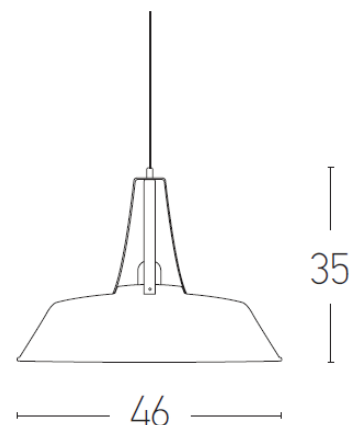

Interior Lighting

19245 Pendant light

Bulb:	1xE27 MAX 40W
Voltage:	220-240V
Operating Frequency:	50/60HZ
IP:	IP20
Class:	I
Color:	Black Matt
Material:	Metal
Available Cable:	150 cm
Height:	35 cm
Diameter:	46 cm
Net Weight:	2 Kg

Description

Stylish pendant light from metal in black matt color.

E27
LAMP

5213007838131

PRODUCT DATA SHEET