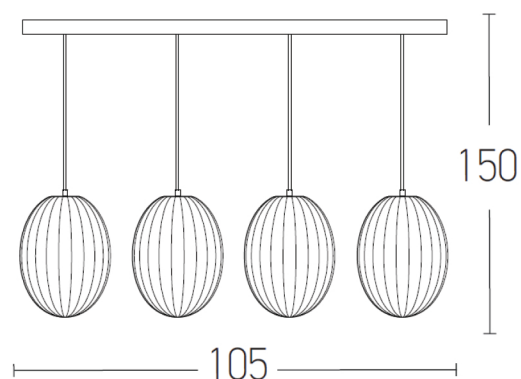

Interior Lighting

19243

Pendant light

Bulb:	4xE14 LED MAX 7W
Voltage:	220-240V
Operating Frequency:	50/60HZ
IP:	IP20
Class:	I
Color:	Smoked Grey-Black
Material:	Glass
Available Cable:	120 cm
Length:	105 cm
Diameter:	Base: 105 x 6.5 cm
Net Weight:	10.5 kg

Description

Pendant light from glass in smoked grey & black base.

E14
LAMP

5213007838704

PRODUCT DATA SHEET