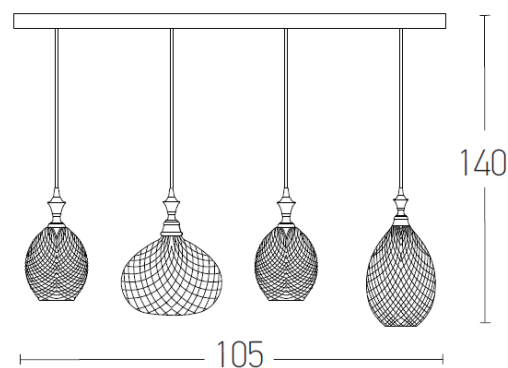

Interior Lighting

19240 Pendant light

Bulb:	4xE27 MAX 40W
Voltage:	220-240V
Operating Frequency:	50/60HZ
IP:	IP20
Class:	I
Color:	Smoked Grey-Black Matt
Material:	Material: Metal-Glass
Available Cable:	100 cm
Height:	140 cm
Length:	105 cm
Diameter:	Base: 105 x 6.5 cm
Net Weight:	11 kg

Description

Pendant line light from metal & glass in smoked grey-chrome color.

E27
LAMP

5213007838674

PRODUCT DATA SHEET