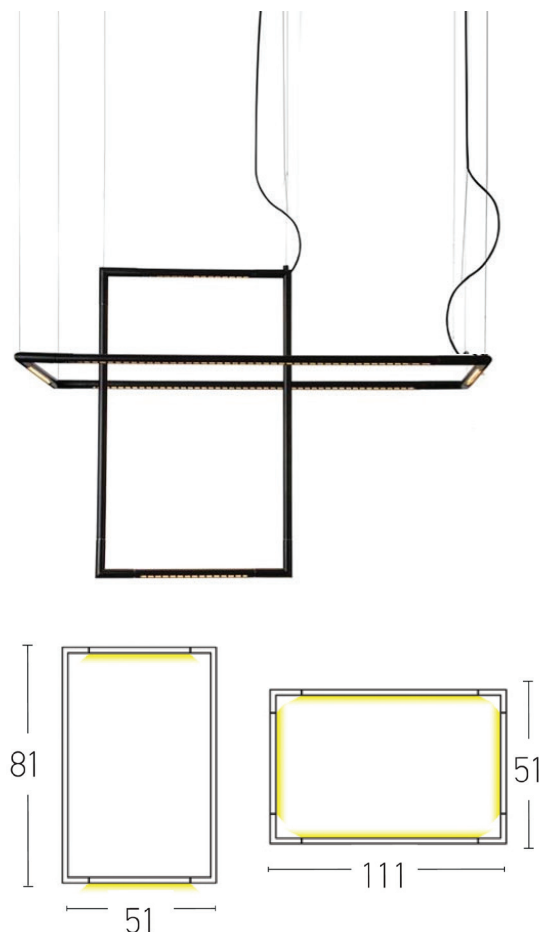

Interior Lighting

19236 Pendant light

Bulb:	30W LED, 3000 K,90Lumen/W
Transformer:	Yes
Voltage:	220-240V
Operating Frequency:	50/60HZ
IP:	IP20
Class:	II
Color:	Sandy Black
Material:	Metal-Aluminium-Diffuser
Available Cable:	200 cm
Height:	81 cm
Width:	51 cm
Length:	111 cm
Diameter:	Base: 50 x 7 x 5 cm / Tube: 2,4 cm
Net Weight:	8 Kg

Description

Modern pendant light from metal-aluminium-driffuser in sandy black color.

Special Feature: Movable Tube

LED
LIGHTING

5213007838117

PRODUCT DATA SHEET