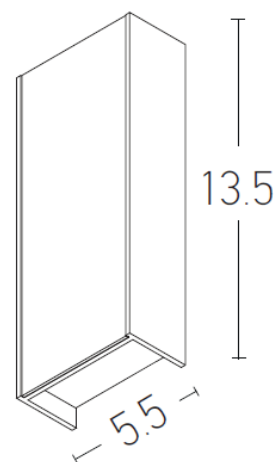

Interior Lighting

1923

Wall lamp

Bulb:	2x3W LED, 3000 K, 110Lumen/W
Transformer:	Yes
Voltage:	220-240V
Operating Frequency:	50/60HZ
IP:	IP20
Class:	II
Color:	Sandy White-Black
Material:	Aluminium-Diffuser
Height:	13,5 cm
Width:	5,5 cm
Length:	2,7 cm
Diameter:	-
Net Weight:	0,48 Kg

Description

Modern wall lamp from aluminium-diffuser in sandy white-black color.

LED
LIGHTING

5213007835161

CE

PRODUCT DATA SHEET