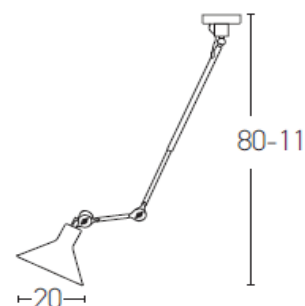

Interior Lighting

19219 | Pendant Light

Bulb:	1x E27 MAX 40W
Voltage:	220-240V
Operating Frequency:	50/60HZ
IP:	IP20
Class:	I
Color:	Black Matt- White
Material:	Metal-Aluminium
Diameter:	20 cm
Height	80 - 110cm
Net Weight:	3.5 kg

Description

Pendant light made by metal-Aluminium in Black Matt- White finish.

E27
LAMP

5213007834379

PRODUCT DATA SHEET