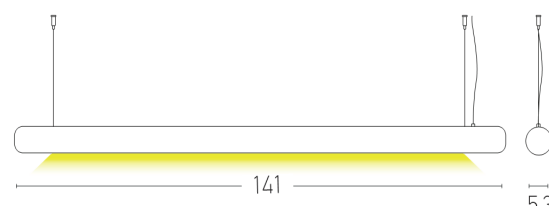

Interior Lighting

19210 Linear light

Bulb:	45W LED, 3000K, 140Lumen/W
Voltage:	220-240V
Operating Frequency:	50/60HZ
IP:	IP20
Class:	I
Color:	Old Steel
Material:	Aluminium-PC Diffuser
Available Cable:	200cm
Length:	141 cm
Diameter:	5,3 cm
Net Weight:	3 Kg

Description

Modern line light from aluminium-pc diffuser in old steel color.

LED
LIGHTING

5213007838230

PRODUCT DATA SHEET