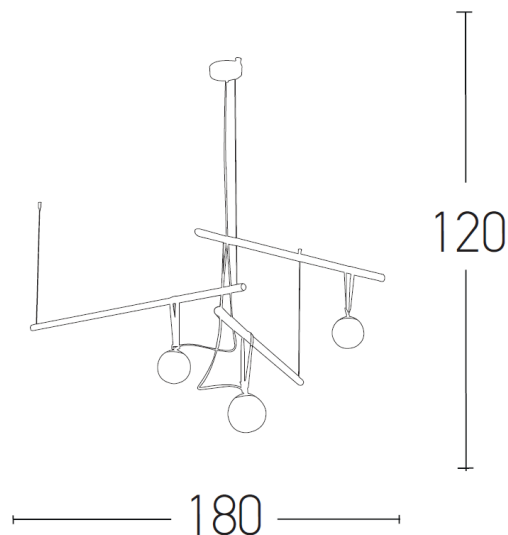

## Interior Lighting

19204

## Pendant light

Bulb:	3xG9 MAX 25W
Voltage:	220-240V
Operating Frequency:	50/60HZ
IP:	IP20
Class:	I
Color:	Black Matt
Material:	Metal-Leather-Opal Glass
Available Cable:	150 cm
Height:	120 cm
Length:	180 cm
Width:	100cm
Diameter:	2.5 cm
Net Weight:	5.4 kg