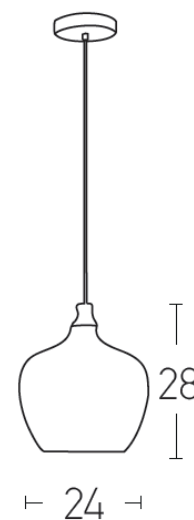

Interior Lighting

19175 Pendant light

Bulb:	1xE27 MAX 40W
Voltage:	220-240V
Operating Frequency:	50/60HZ
IP:	IP20
Class:	I
Color:	Ink Blue-Brass-Black
Material:	Glass-Metal
Available Cable:	200 cm
Height:	28 cm
Diameter:	24 cm
Net Weight:	2,5 Kg

Description

Modern pendant from glass & metal in ink blue-brass and black.

E27
LAMP

5213007836984

PRODUCT DATA SHEET