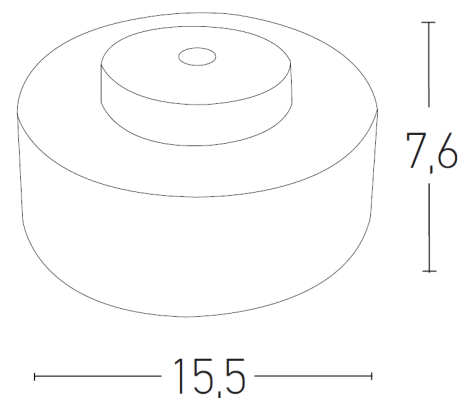

Interior Lighting

19156

Lighting track system

Description:	Ceiling/ Wall Base,Included Remote Control
Transformer:	Inlcuded 100W LED Driver
Voltage:	220-240V
Operating Frequency:	50/60HZ
IP:	IP20
Class:	II
Color:	Sandy Black
Material:	Aluminium
Available Cable:	-
Height:	7,6 cm
Width:	-
Length:	-
Diameter:	15,5 cm
Net Weight:	1 Kg

Description

Ceiling /wall base from alluminium
in sandy black color with remote control.

5213007836816

PRODUCT DATA SHEET