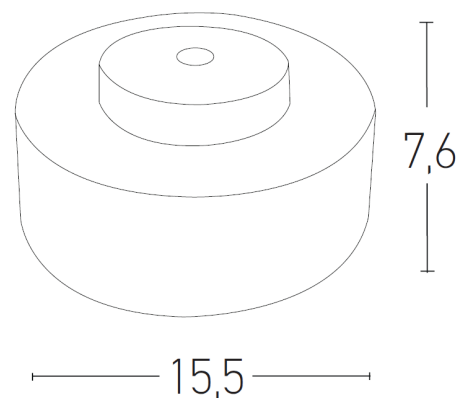

Interior Lighting

19153

Lighting track system

Description:	Ceiling / Wall Base
Transformer:	Inlcuded 100W LED Driver
Voltage:	220-240V
Operating Frequency:	50/60HZ
IP:	IP20
Class:	II
Color:	Sandy White
Material:	Aluminium
Available Cable:	-
Height:	7,6 cm
Width:	-
Length:	-
Diameter:	15,5 cm
Net Weight:	1 Kg

Description

Ceiling /wall base from alluminium
in sandy white color.

5213007836786

PRODUCT DATA SHEET