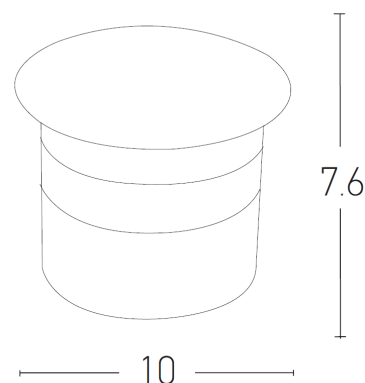

Interior Lighting

19152

Lighting track system

Bulb:	3W LED, 3000 K, 95Lumen/W
Transformer:	No
Voltage:	24V
Operating Frequency:	50/60HZ
IP:	IP20
Class:	III
Color:	Sandy Black
Material:	Aluminium-PC Diffuser
Available Cable:	-
Height:	7,6 cm
Width:	-
Length:	-
Diameter:	10 cm
Net Weight:	0,5 Kg