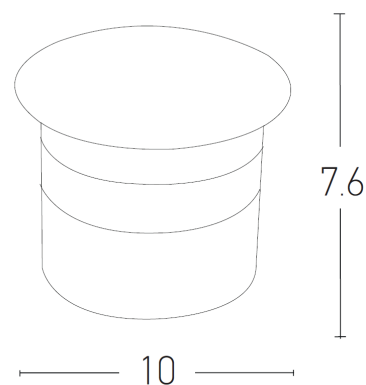

Interior Lighting

19151 Lighting track system

Bulb:	3W LED, 3000 K, 95Lumen/W
Transformer:	No
Voltage:	24V
Operating Frequency:	50/60HZ
IP:	IP20
Class:	III
Color:	Sandy White
Material:	Aluminium-PC Diffuser
Available Cable:	-
Height:	7,6 cm
Width:	-
Length:	-
Diameter:	10 cm
Net Weight:	0,5 Kg