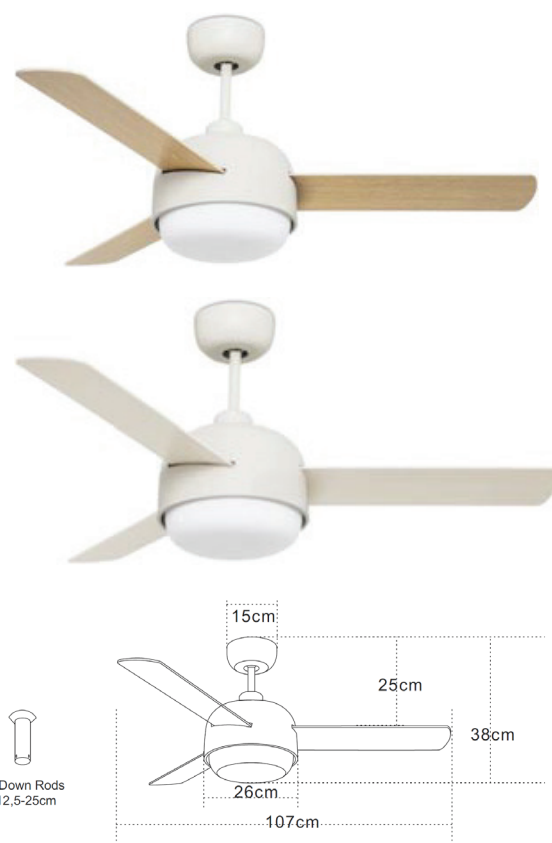

Interior Lighting

19132 FAN

Bulb:	18W LED, 3000K-4000K-6000K 100Lumen/W
Voltage:	220-240V
Operating Frequency:	50/60HZ
Special Feature:	3-Speed Remote Control
Class:	I
Motor:	AC Motor
Night Mode:	Time Setting 1H/2H/4H/8H
Height:	H:38-50.5cm 2 Down Rod (Tube:12.5-25cm)
Diameter:	42" Ø107cm
Material:	Metal-Glass-Plywood (MDF)
Air Flow:	144 m ³ min/ summer & winter
Available Color:	White-Double Face Blades (Maple Wood - White)
Net weight:	8 kg

Description

Metal - Plywood (MDF) Fan with 3 Speeds Remote control, AC Motor and 18W LED Lamp with glass cover.

5213007836625

PRODUCT DATA SHEET