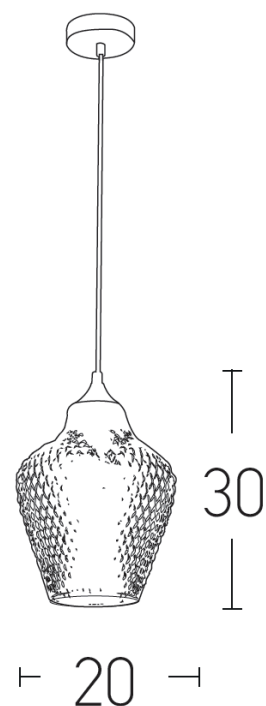

Interior Lighting

19125 Pendant light

Bulb:	1xE27 MAX 40W
Voltage:	220-240V
Operating Frequency:	50/60HZ
IP:	IP20
Class:	I
Color:	Clear Glass-Brass
Material:	Glass-Metal
Available Cable:	200 cm
Height:	30 cm
Diameter:	20 cm
Net Weight:	2 Kg

Description

Modern pendant light from glass and metal in clear glass-brass and black matt color.

E27
LAMP

5213007836533

PRODUCT DATA SHEET