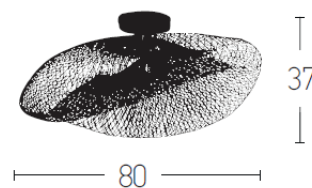

Interior Lighting

19109 Ceiling light

Bulb:	1x E27 MAX 40W
Voltage:	220-240V
Operating Frequency:	50/60HZ
IP:	IP20
Class:	I
Color:	Black
Material:	Bamboo - Metal
Height:	37cm
Diameter:	80cm
Available Cable:	200cm
Net Weight:	3kg

Description

Pendant light made by Bamboo- Metal in black color.

E27
LAMP

5213007838308

PRODUCT DATA SHEET