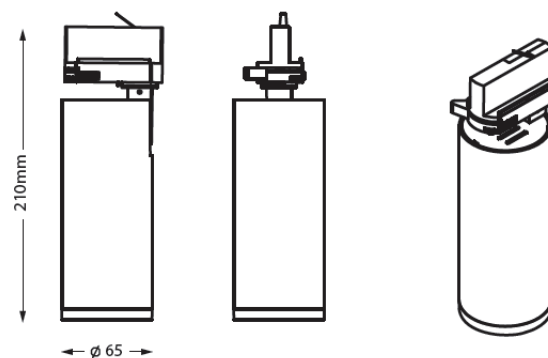

### 18305 | Track light

Build in Led:	15W LED, 2475 Lm
Kelvin:	4000K
Beam Angle:	15°/24°/36°
IP:	IP20
Class:	I
Color:	Black
Material:	Aluminium
Diameter:	6.5cm
Length:	21cm
Special Feature:	Track light for 3 phase track
Net Weight:	0.55Kg

## Description

Track light for 3 phase track in Black finish .

LED  
LIGHTING

5213007833228

PRODUCT DATA SHEET