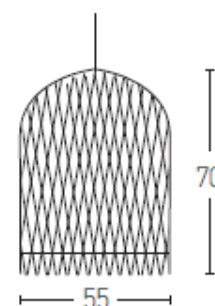

Indoor Lighting

18181 Pendant light

Bulb:	1 xE27 MAX40W
Voltage:	220-240V
Operating Frequency:	50/60HZ
IP:	IP20
Class:	I
Color:	Natural Ratan
Material:	Ratan
Height:	70 cm
Diameter:	55 cm
Available cable:	150 cm
Net Weight:	5.5kg