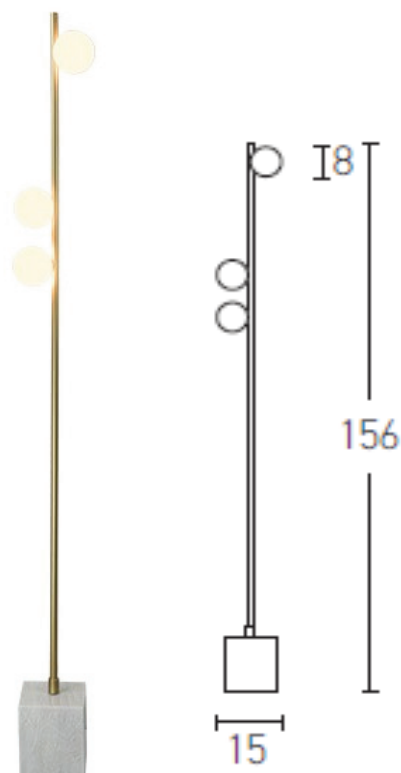

Indoor Lighting

18179

Floor lamp

Bulb:	3xG9 MAX 25W
Voltage:	220-240V
Operating Frequency:	50/60HZ
IP:	IP20
Class:	I
Color:	White Marble-Gold Matt
Material:	Marble-Metal-Opal Glass
Height:	156cm
Base:	15cm x 15cm x15cm
Glass Diameter:	8cm
Net Weight:	10Kg

Description

Floor lamp made by Concrete-Metal in Black Matt & Copper finish.

G9
LAMP

5213007832085

PRODUCT DATA SHEET