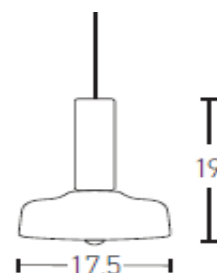

## Indoor Lighting

### 18166 Pendant Light

Bulb:	1xE14 MAX 40W
Voltage:	220-240V
Operating Frequency:	50/60HZ
IP:	IP20
Class:	I
Color:	White Marble- Blue
Material:	Marble-Metal
Height:	19 cm
Diameter:	17.5 cm
Available Cable:	100cm
Net Weight:	1.7 kg