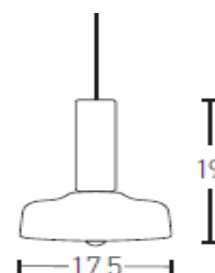

Indoor Lighting

18165 Pendant Light

Bulb:	1xE14 MAX 40W
Voltage:	220-240V
Operating Frequency:	50/60HZ
IP:	IP20
Class:	I
Color:	Black Marble- Natural Brass
Material:	Marble-Metal
Height:	19 cm
Diameter:	17.5 cm
Available Cable:	100cm
Net Weight:	1.7 kg

Description

Pendant light made by Marble & Metal in Black Marble- Natural Brass finish.

E14
LAMP

5213007831507

PRODUCT DATA SHEET