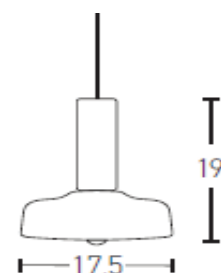

Indoor Lighting

18164 Pendant Light

Bulb:	1xE14 MAX 40W
Voltage:	220-240V
Operating Frequency:	50/60HZ
IP:	IP20
Class:	I
Color:	Black Marble- Pink
Material:	Marble-Metal
Height:	19 cm
Diameter:	17.5 cm
Available Cable:	100cm
Net Weight:	1.7 kg

Description

Pendant light made by Marble & Metal in Black Marble-Pink finish.

E14
LAMP

5213007831514

PRODUCT DATA SHEET