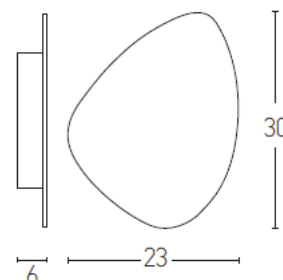

Indoor Lighting

18153-S
Wall Light

Bulb:	2xG9 MAX 7W
Voltage:	220-240V
Operating Frequency:	50/60HZ
IP:	IP20
Class:	I
Color:	White Marble
Material:	Metal-Marble
Length:	23cm
Width:	6 cm
Height:	30cm
Net Weight:	7 kg