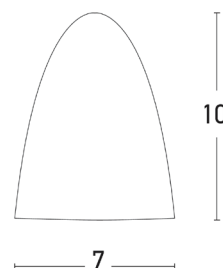

Interior Lighting

18151 Pendant light

Bulb:	6x7W LED, 3200K, 110Lumen/W
Transformer:	Yes
Voltage:	220-240V
Operating Frequency:	50/60HZ
IP:	IP20
Class:	I
Color:	Black Matt-Gold
Material:	Metal-Aluminium
Available Cable:	3,2m / light to light
Height:	10 cm / Average Height: 120 cm
Length:	-
Diameter:	7 cm / Base: 14x4,5 cm
Net Weight:	4 kg