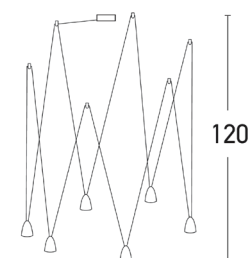

Interior Lighting

18151 Pendant light

Bulb:	6x7W LED, 3200K, 110Lumen/W
Transformer:	Yes
Voltage:	220-240V
Operating Frequency:	50/60HZ
IP:	IP20
Class:	I
Color:	Black Matt-Gold
Material:	Metal-Aluminium
Available Cable:	3,2m / light to light
Height:	10 cm / Average Height: 120 cm
Length:	-
Diameter:	7 cm / Base: 14x4,5 cm
Net Weight:	4 kg

Description

Contemporary design pendant LED light from aluminum in black matt-gold matt colour.

5213007831385

PRODUCT DATA SHEET