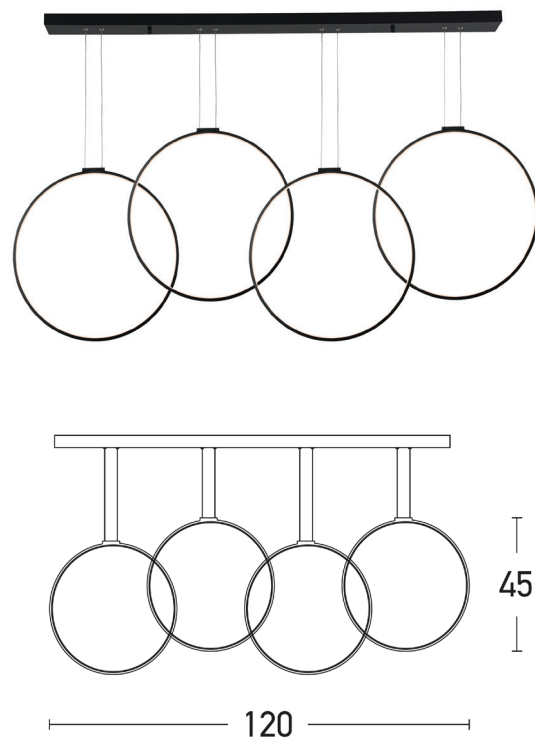

Interior Lighting

18150 Pendant light

Bulb:	4x24W LED, 3000K, 80Lumen/W
Transformer:	Yes
Voltage:	220-240V
Operating Frequency:	50/60HZ
IP:	IP20
Class:	I
Color:	Black Matt
Material:	Metal-Aluminium-Acrylic
Available Cable:	60 cm
Height:	45 cm (Circle)
Width:	6 cm
Length:	120 cm
Diameter:	45 cm
Net Weight:	5 Kg

Description

Stylish pendant LED circles with premium design from aluminium-acrylic in black Matt colour.

LED
LIGHTING

5213007831682

CE

PRODUCT DATA SHEET