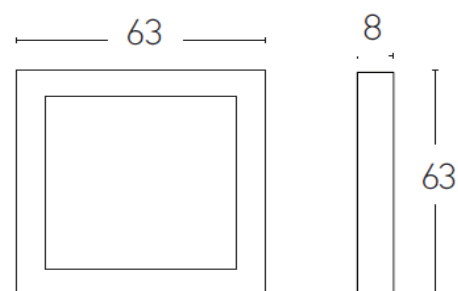

Interior Lighting

18148-W Ceiling light

Bulb:	67W LED, 3000K, 140Lumen/W
Transformer:	Yes
Voltage:	220-240V
Operating Frequency:	50/60HZ
IP:	IP20
Class:	I
Color:	Sandy White
Material:	Aluminium-Acrylic
Height:	8 cm
Width:	63 cm
Length:	63 cm
Net Weight:	5,5kg

Description

Square design ceiling LED light from aluminium-acrylic in sandy white color.

5213007831668

PRODUCT DATA SHEET