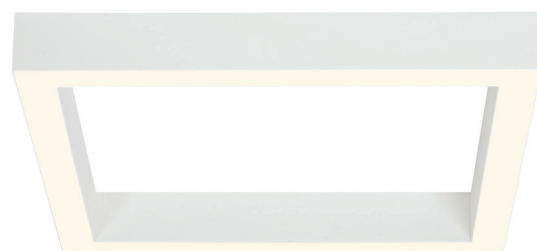

Interior Lighting

18148-W Ceiling light

Bulb:	67W LED, 3000K, 140Lumen/W
Transformer:	Yes
Voltage:	220-240V
Operating Frequency:	50/60HZ
IP:	IP20
Class:	I
Color:	Sandy White
Material:	Aluminium-Acrylic
Height:	8 cm
Width:	63 cm
Length:	63 cm
Net Weight:	5,5kg

Description

Square design ceiling LED light from aluminium-acrylic in sandy white color.

5213007831668

PRODUCT DATA SHEET