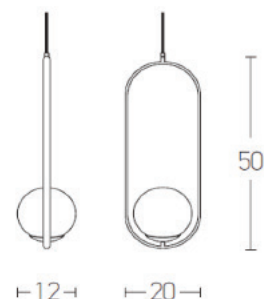

Interior Lighting

18142 | Pendant light

Bulb:	1xG9 MAX 25W
Bulb Included:	No
Voltage:	220-240V
Operating Frequency:	50/60HZ
IP:	IP20
Class:	I
Color:	Copper Rusty
Material:	Metal-Opal Glass
Available Cable:	150 cm
Height:	50 cm
Length:	20 cm
Diameter:	12 cm
Net Weight:	1,3 Kg

Description

Pendant stylish light from metal and opal glass in copper rusty.

G9
LAMP

5213007831484

PRODUCT DATA SHEET