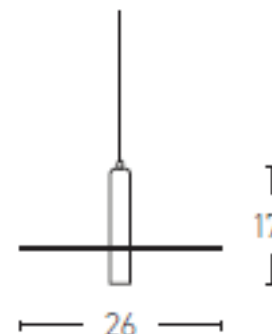

Indoor Lighting

18139-W Pendant Light

Build in led:	7W Led,3000K,120Lumen/W
Voltage:	220-240V
Operating Frequency:	50/60HZ
IP:	IP20
Class:	I
Color:	Sandy White
Material:	Metal - Aluminium
Height:	17 cm
Diameter:	26 cm/ base: 10cm x 4cm
Available Cable:	100cm
Net Weight:	1.2 kg

Description

Pendant light made by Metal & Aluminium in Sandy White finish.

LED
LIGHTING

5213007831620

PRODUCT DATA SHEET